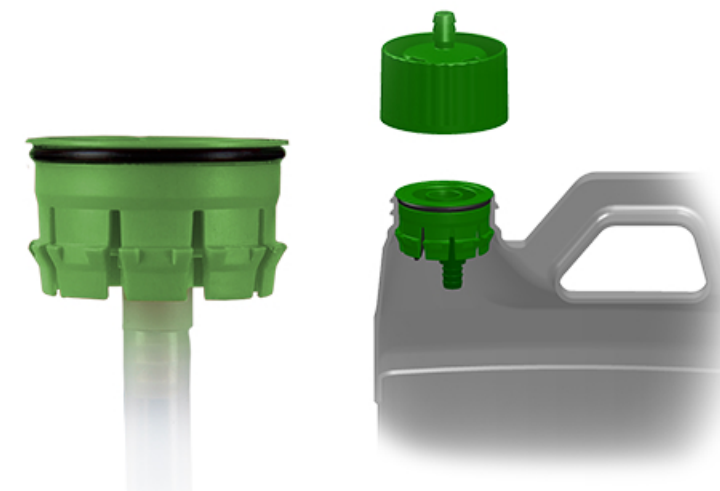

Choose Single Station or Dual Station

Single Station with 1 Fill Port features 1 bottle or bucket fill tube and dilutes 1 product with a dedicated proportioner or up to 4 products or dilutions with a selector valve dial. Dual Station with 2 Fill Ports features 2 fill locations configured in 2 bottle fill, 2 bucket fill or 1 of each fill. The dual system can be configured with dedicated proportioners for 2 products, 1 selector and 1 dedicated for up to 5 products (or dilutions) or 2 selectors for up to 8 products or dilutions.

Choose Low Flow Bottle Fill, High Flow Bucket Fill or Medium Flow Bottle/Bucket Fill

Standard low flow bottle fill has a 1 gpm (4 lpm) flow rate and features a flow control disc for more accurate dilutions. High flow bucket fill flows at 4 gpm (15 lpm) for faster bucket filling. DEMA's unique 2.5 gpm (9.5 lpm) flow rate can be used for either bottle fill or bucket fill to provide accurate dilutions for both bottle and bucket filling when using DEMA's SafeLink Closed Loop System and in-bottle metering.

Choose Dedicated Fill Ports or Multi-Product Selector Valve Dials

Single or Dual Stations can use dedicated product fill ports or selector valves for up to 4 products or dilutions on a single station, 5 products / dilutions on a dual station with 1 selector and 1 dedicated port or 8 products / dilutions on a dual station with 2 selectors.

Choose Locking Enclosures, Custom Racks or Use Alone

Modular locking enclosures are available for any DAH Extreme dispenser and are available in 1 gal (5L) or 2 liter (1/2 gal) sizes. Their modular design snaps together to form any number of product cabinets and comes with a function drip tray. And all dispensers are available mounted to a single 1 gallon or 4x1 gallon locking rack. Plus other racks for bottles from 1/2 gallon, 1 gallon and 2.5 gallon are also available.