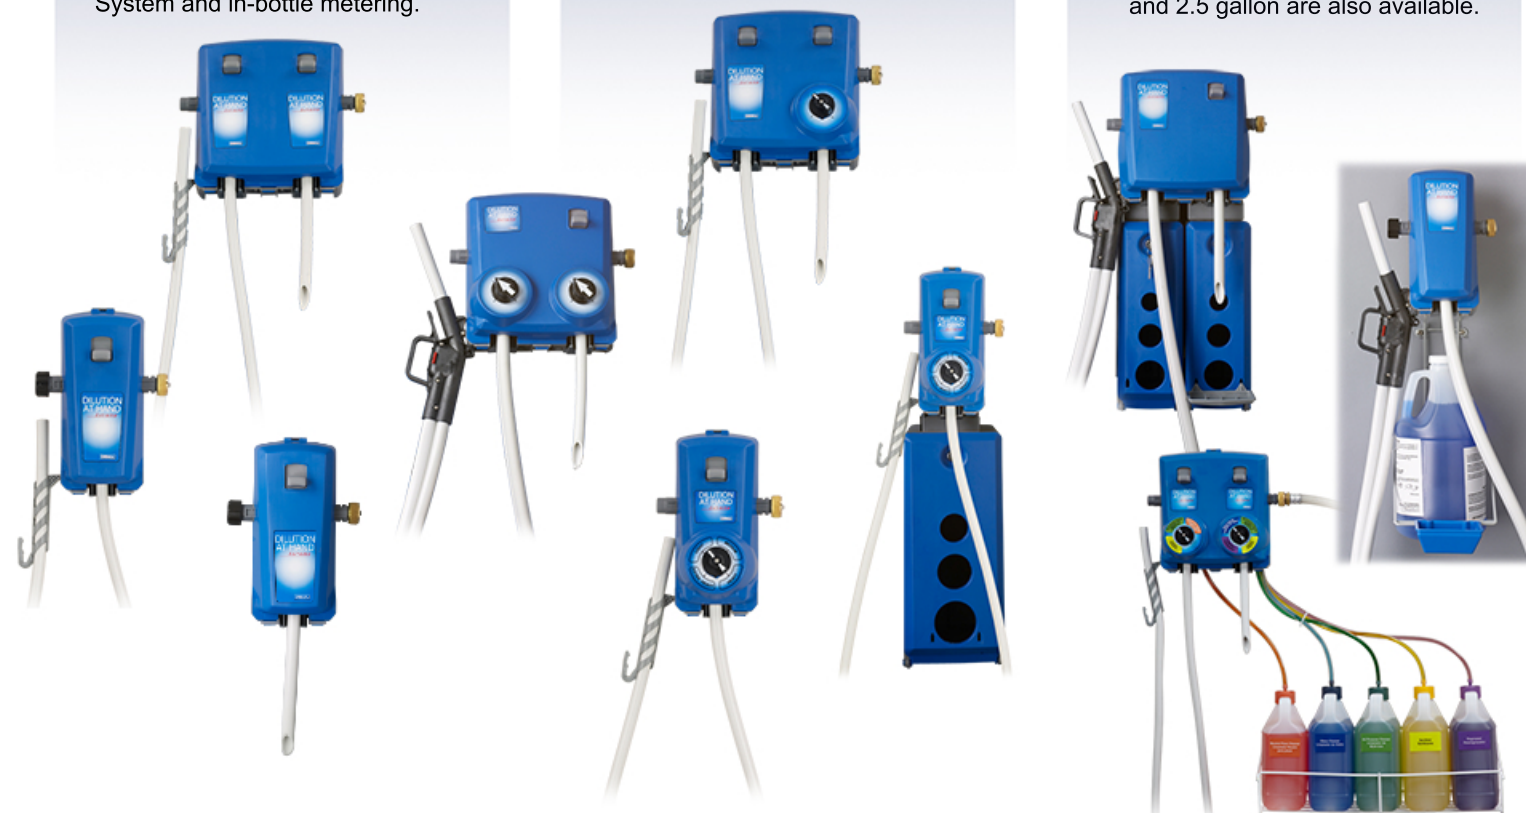

Choose Locking Enclosures, Custom Racks or Use Alone

Modular locking enclosures are available for any DAH Extreme dispenser and are available in 1 gal (5L) or 2 liter (1/2 gal) sizes. Their modular design snaps together to form any number of product cabinets and comes with a function drip tray. And all dispensers are available mounted to a single 1 gallon or 4x1 gallon locking rack. Plus other racks for bottles from 1/2 gallon, 1 gallon and 2.5 gallon are also available.